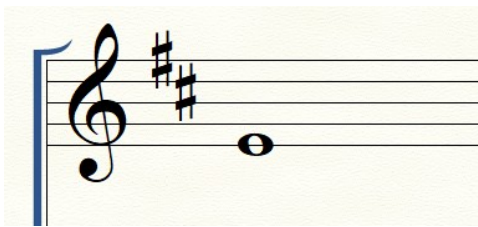

Point and Play

Name: _____

Date: _____

Instructions:

Stand Buddy points to a note, and you must say the note name, and then play the note as soon as you can!

Take your time, can either be done in guitar position or shoulder position, with bow or no bow.

Note Names and fingerings are on the back!

Answer Key

	D	Played with 0 fingers on the D string
	E	Played with 1 finger on the D string
	F#	Played with 2 fingers on the D string
	G	Played with 3 fingers on the D string
	A	Played with 0 fingers on the A string
	B	Played with 1 finger on the A string
	C#	Played with 2 fingers on the A string
	D	Played with 3 fingers on the A string